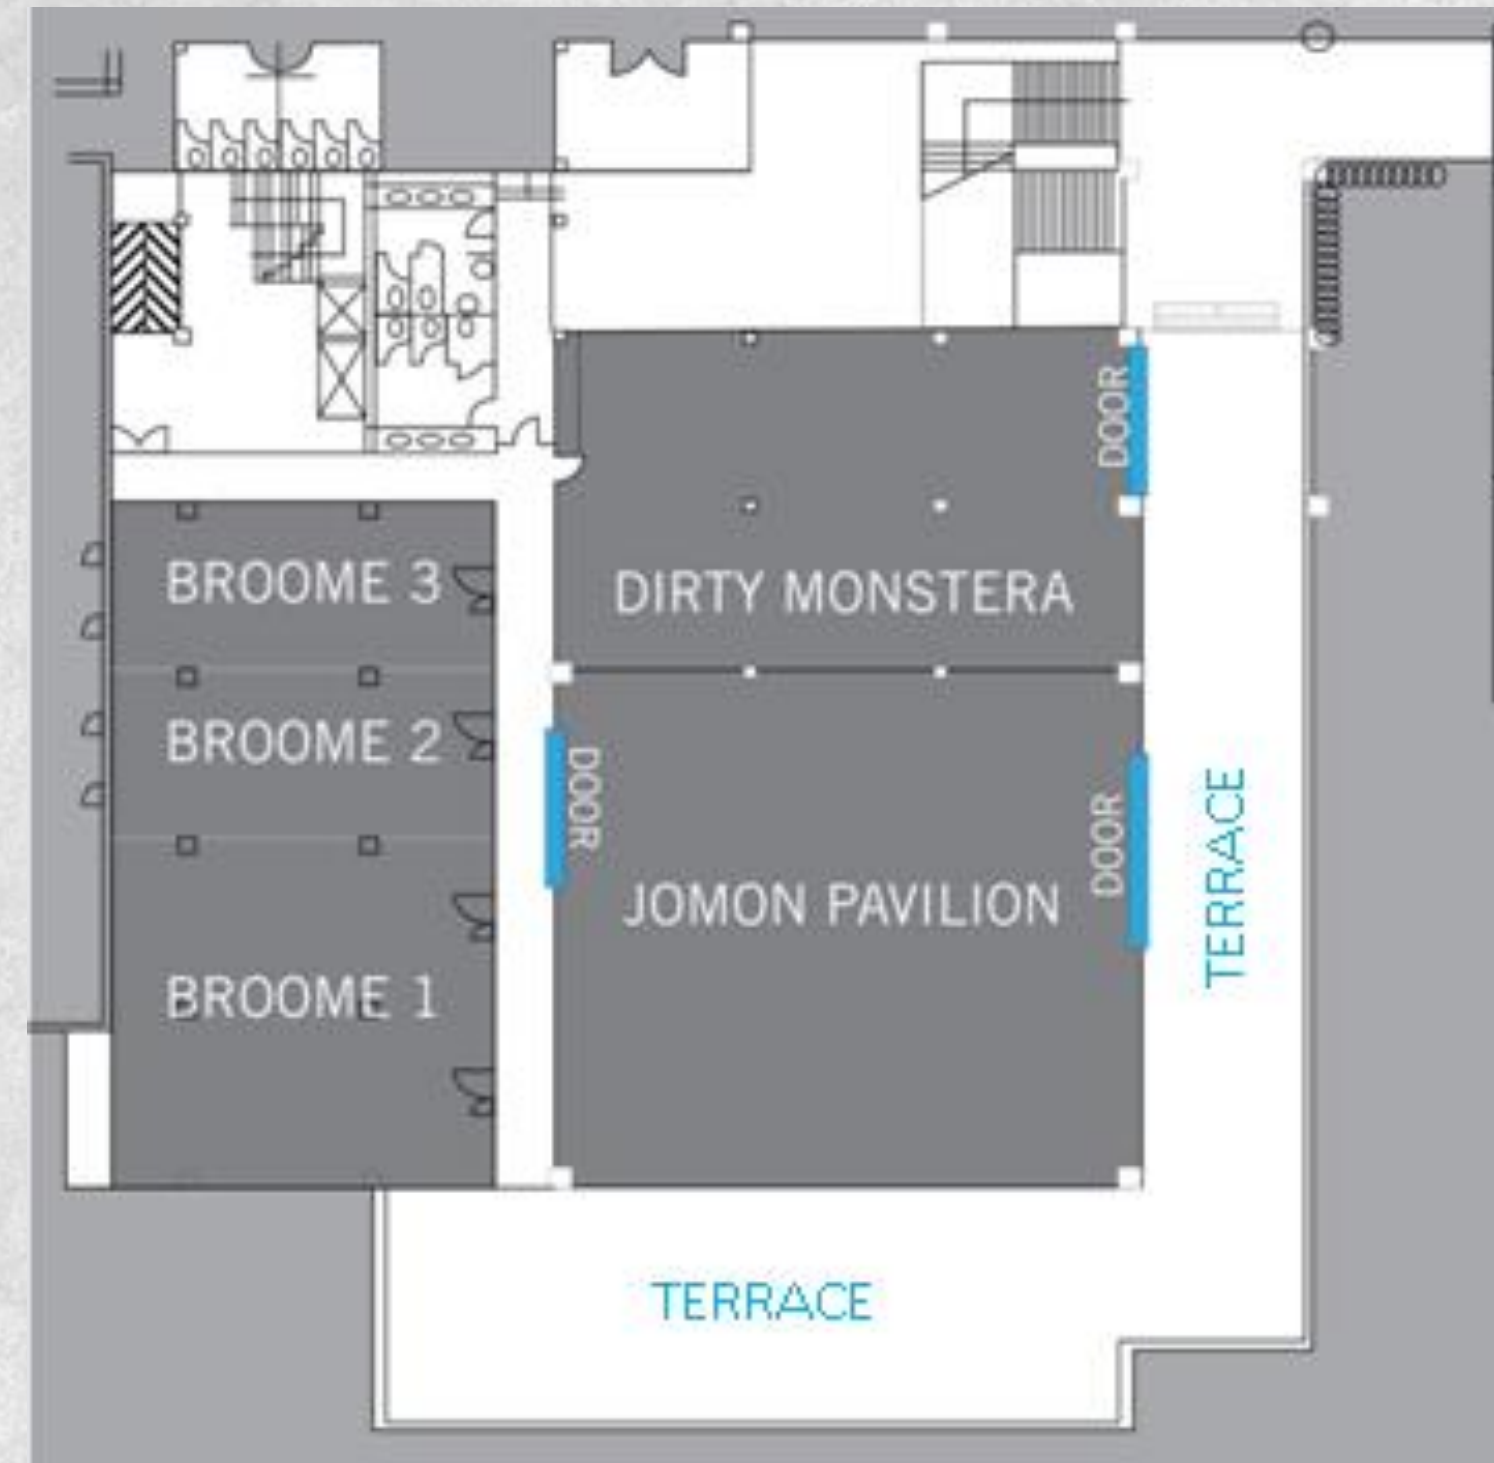

## JOMON PAVILION

Room	L. x W. x H. (m.)	Sqm.	Sq. ft.	Theatre	Classroom	U-shape	Boardroom	Rounds	Cabaret
<b>Jomon Pavilion</b>	15 x 15 x 3.55 to 8 (dome ceiling)	225 sqm.	2,421	200	98	50	30	100	80

# JOMON PAVILION

JOMON PAVILION